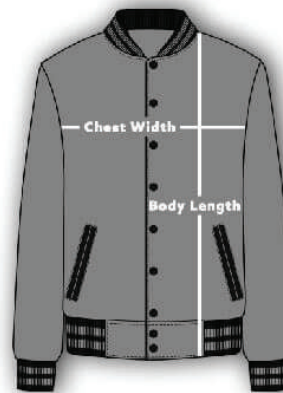

FABRICA JACKET SIZE CHART 2020

- *PLEASE ALWAYS REFER ON THIS SIZE CHART BEFORE SENDING YOUR SIZE ORDER BREAKDOWN TO US.
- *KINDLY NOTE OF OUR ALLOWABLE TOLERANCE FOR EACH TYPE OF CLOTHING.
- *IF THIS IS A REORDER, PLEASE STILL REFER ON OUR UPDATED SIZE CHART TO ENSURE CORRECT SIZES.
- *EACH CLOTHING TYPE HAS DIFFERENT SIZE GRADE, PLEASE REFER TO SIZE CHART YOU INTEND TO ORDER.

**FABRICA
MNL**

JACKET SIZE CHART

MALE

ACCEPTABLE TOLERANCE ± 0.5"

SIZE	XS	S	M	L	XL	2XL	3XL	4XL	5XL
WIDTH	19.5"	20.5"	21"	22"	23"	24"	25"	26"	27"
LENGTH	23.5"	24"	24.5"	25"	26"	26.5"	27"	28"	28"